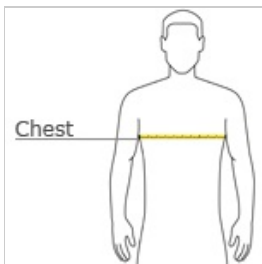

Gildan® Gildan Performance® T-Shirt 42000

- 4.5-ounce, 100% polyester
- AquaFX® moisture wicking
- Freshcare® anti-odor properties
- Heat transfer label
- Rib knit 3/4" non-topstitched collar
- Double-needle sleeves and hem
- Safety Green is compliant with ANSI/ISEA 107 high visibility standards for background color

HOW TO MEASURE

CHEST

With arms down at sides, measure around the upper body, under arms and over the fullest part of the chest.

SIZE CHART

	S	M	L	XL	2XL	3XL
Chest	34-36	38-40	42-44	46-48	50-52	54-56

COLOR INFORMATION